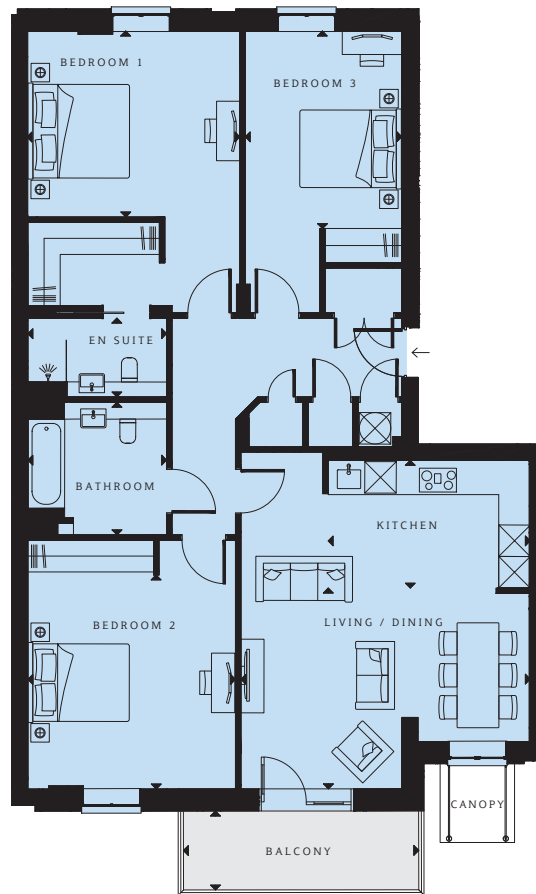

Hampstead Reach apartment 10

Plot 10 (Floor 1)

Living/Dining/Kitchen
18'1" x 17'7" (5516 x 5360mm)

Bedroom 1 (incl Dressing)
13'4" x 11'8" (4058 x 3545mm)

En Suite
8'8" x 4'11" (2643 x 1500mm)

Bedroom 2
13'5" x 13'0" (4079 x 3957mm)

Bedroom 3
12'4" x 9'9" (3766 x 2983mm)

Bathroom
8'8" x 8'3" (2642 x 2525mm)

Total Area
1246 sq ft (115.8 sq m)

Balcony
73 sq ft (6.8 sq m)