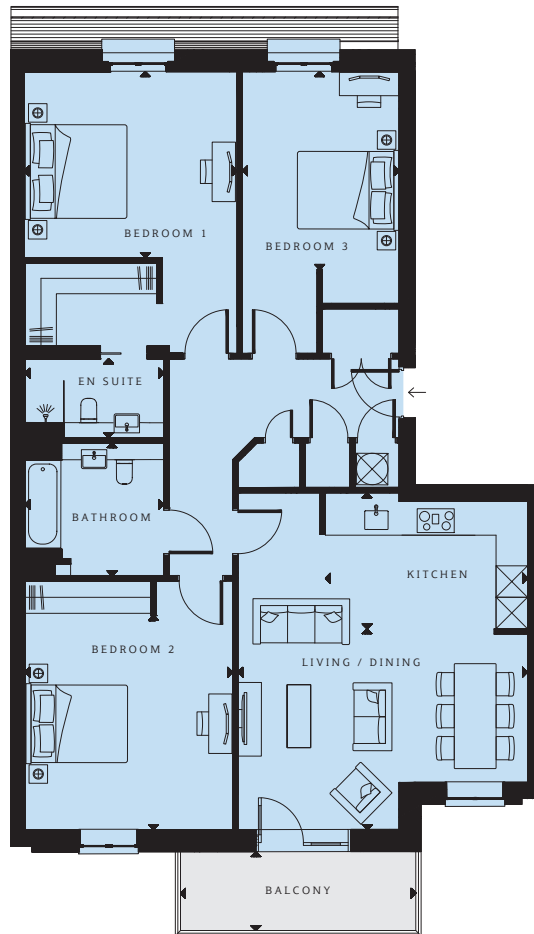

# Hampstead Reach apartment 12

---

## Plot 12 (Floor 2)

---

**Living/Dining/Kitchen**  
20'8" x 18'1" (6304 x 5516mm)

---

**Bedroom 1**  
13'4" x 11'3" (4058 x 3428mm)

---

**En Suite**  
8'8" x 4'11" (2643 x 1500mm)

---

**Bedroom 2**  
13'0" x 13'0" (3956 x 3961mm)

---

**Bedroom 3**  
12'0" x 9'9" (3659 x 2985mm)

---

**Bathroom**  
8'8" x 8'4" (2643 x 2536mm)

---

**Total Area**  
1229 sq ft (114.2 sq m)

---

**Balcony**  
73 sq ft (6.8 sq m)