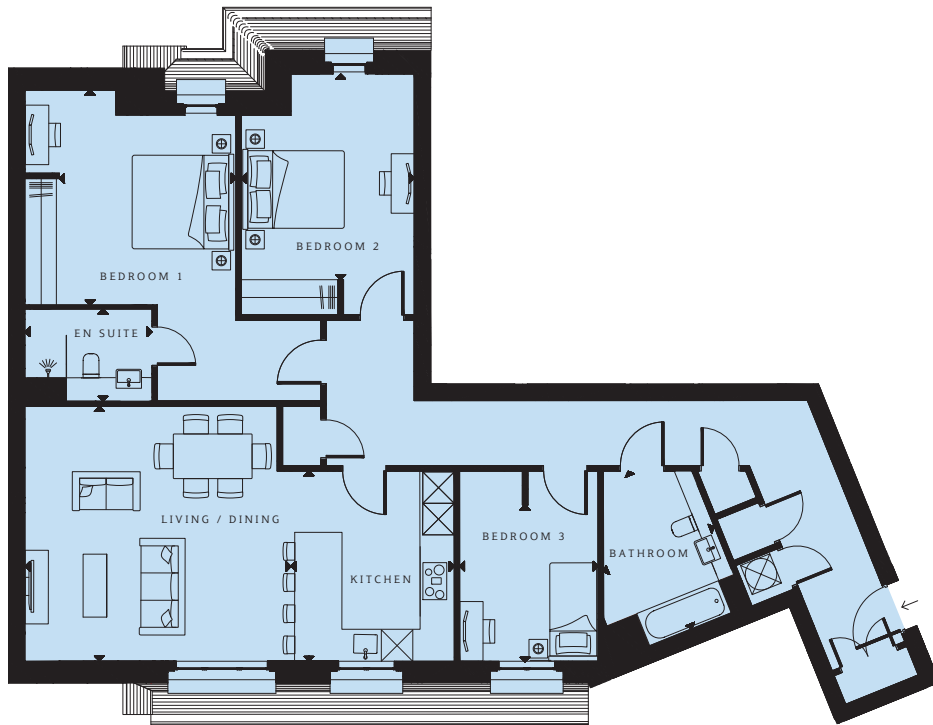

# Hampstead Reach apartment 21

---

## Plot 21 (Floor 2)

---

**Living/Dining/Kitchen**  
26'10" x 15'6" (8181 x 4735mm)

---

**Bedroom 1**  
13'1" x 11'0" (3979 x 3365mm)

---

**En Suite**  
7'11" x 5'9" (2419 x 1754mm)

---

**Bedroom 2**  
12'7" x 10'10" (3835 x 3295mm)

---

**Bedroom 3**  
9'6" x 8'8" (2854 x 2640mm)

---

**Bathroom**  
10'8" x 7'6" (3243 x 2282mm)

---

**Total Area**  
1265 sq ft (117.5 sq m)